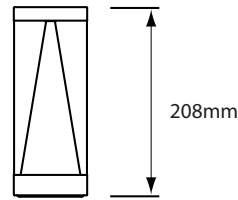

Designer	Peter Ellis, Gabriel Tam
Year of Design	2020
Lamp Type	Glare Free Downlight
IP Rating	IP52
Dimensions	208mm x 80.5mm (8¼" x 3¼")
Weight	Aluminium - 0.53 kg / 1.17 lb Brass - 0.85 kg / 1.88 lb
Approvals & Standards	CE, CSA, C-Tick, FCC, RoHS, SASO
EU Energy Regulation	Exempt - LED lamps operate on batteries